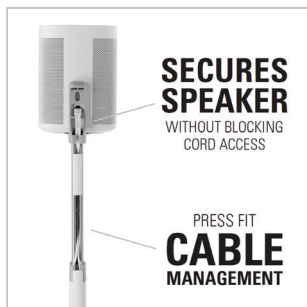

SANUS

YOU'LL LOVE THIS SPEAKER STAND

DESIGNED TO FIT THE SONOS ONE, PLAY:1, and PLAY:3

\$249.99

Height Adjustable Speaker Stand | WSSA1-W2

- > OPTIMAL LISTENING HEIGHT
- > AVAILABLE IN SINGLES