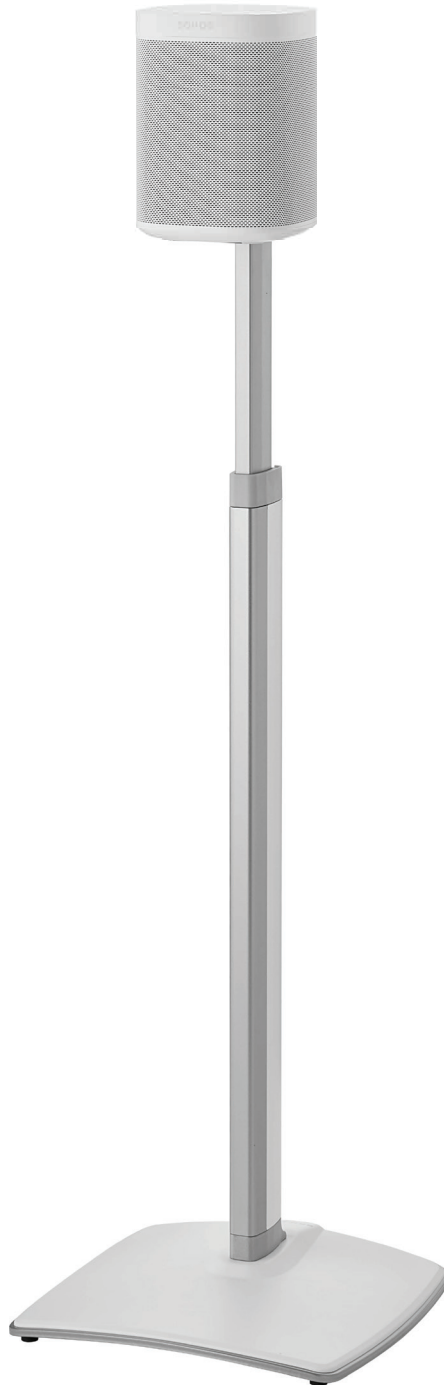

SANUS

YOU'LL LOVE THIS SPEAKER STAND

DESIGNED TO FIT THE SONOS ONE, PLAY:1, and PLAY:3

\$249.99

Height Adjustable Speaker Stand | WSSA1-W2

- > OPTIMAL LISTENING HEIGHT
- > AVAILABLE IN SINGLES